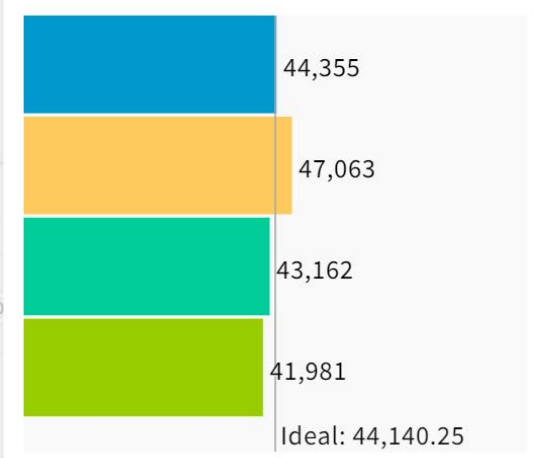

▼ **Population Balance**

ⓘ Uses adjusted 2020 Decennial Census population with processing by the City of Elk Grove on 2020 Blocks.

UNASSIGNED POPULATION: 0  
 MAX. POPULATION DEVIATION: 6.62%  
 Highlight unassigned units